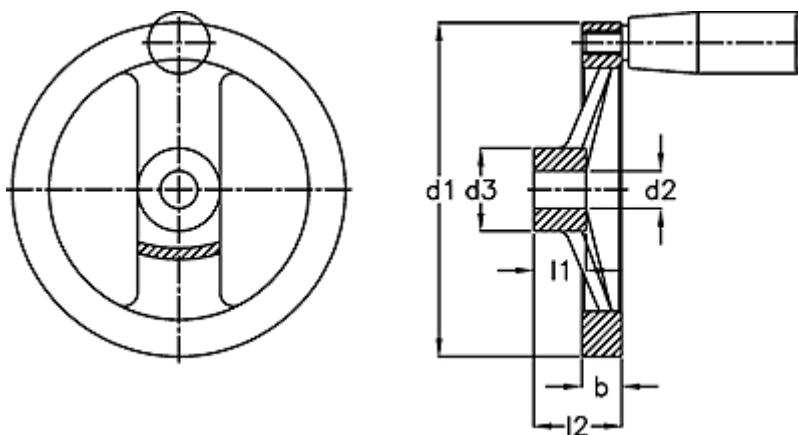

Data Sheet

Article number: 201174306
Description: E+G Handwheel
GN 324-140-K14-R

Measures

b	= 16.5
d1	= 140
d2 H7	= 14
d3	= 36
Handle	= 23
l1	= 19
l2	= 36